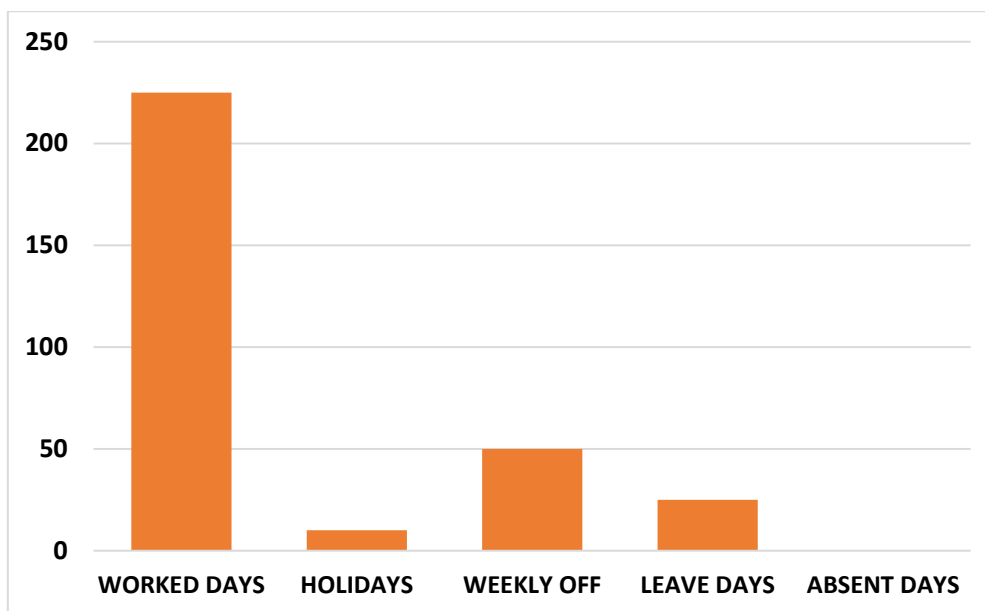

GURU NANAK EDUCATION COLLEGE, GOPALPUR

**ANALYSIS OF ATTENDANCE OF STUDENTS FOR THE MONTH OF
JANUARY 2022**

BATCH - ATTENDANCE OF 3RD SEMESTER

BATCH - ATTENDANCE OF 1ST SEMESTER