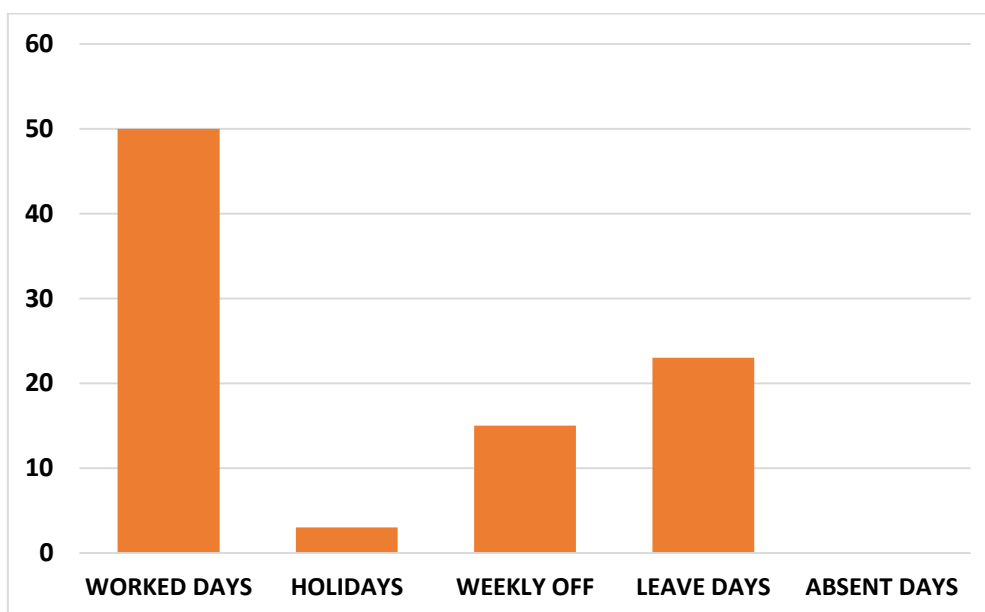

GURU NANAK EDUCATION COLLEGE, GOPALPUR

**ANALYSIS OF ATTENDANCE OF STUDENTS FOR THE MONTH OF
JANUARY 2022**

BATCH - ATTENDANCE OF 3RD SEMESTER

BATCH - ATTENDANCE OF 1ST SEMESTER